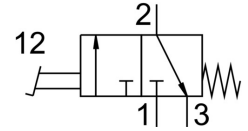

Pushbutton valve F-3-M5

Part number: 4452

FESTO

Data sheet

Feature	Value
Valve function	3/2, closed, monostable
Standard nominal flow rate	80 l/min
Pneumatic working port	M5
Operating pressure	-0.9 bar ... 8 bar
Reset method	Mechanical spring
Type code	F
Type of control	Direct
Symbol	00991101
Product weight	235 g
Pneumatic connection 1	M5
Pneumatic connection 2	M5
Pneumatic connection 3	M5